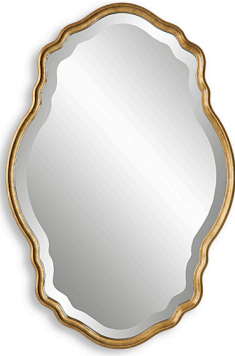

SALT & LIGHT

MIRROR

W00434

Graceful curves add elegance to this unique mirror. The frame features an antique silver champagne finish, accented with a dark bronze outer edge. The mirror has a 1.25" bevel. May be hung either vertically or horizontally. Also available in gold, W00525.

| | |
|--------------------|------------------------|
| Dimensions: | 22 W X 33 H X 1 D (in) |
| Weight: | 21 |
| Ship Via: | Small Parcel |

Complementary Items

MIRROR W00525

Graceful curves add elegance to this unique mirror. The frame features an antique silver champagne finish, accented with a dark bronze outer edge. The mirror has a 1.25" bevel. May be hung either vertically or horizontally. Also available in gold, W00525.

- Dimensions: 22 W X 33 H X 1 D (in)
 - Weight: 21
 - Ship Via: Small Parcel
-