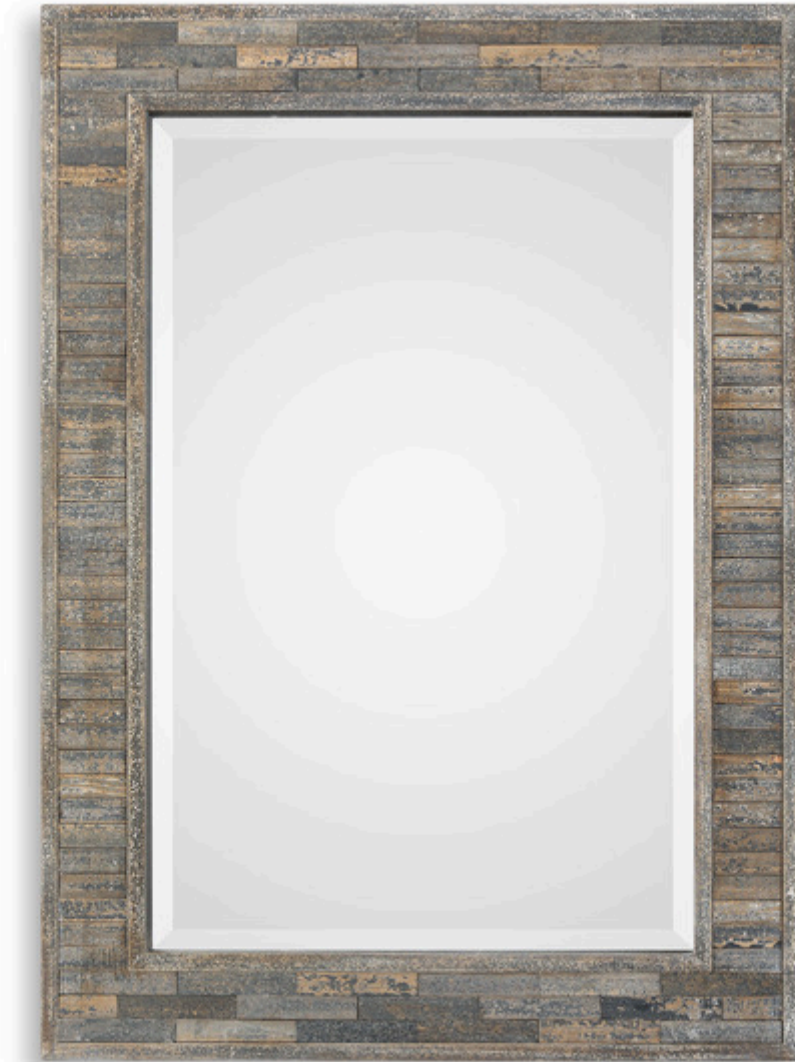

SALT & LIGHT

MIRROR

W00428

Individual strips of weathered pine, finished in varying shades of earth tones create this rustic frame. The finish is enhanced with a dark slate distressing. Due to the natural characteristics of the wood and the hand applied finish, the finish tones may vary slightly. The mirror has a 1" bevel. May be hung either vertically or horizontally.

Dimensions:	27 W X 37 H X 1 D (in)
Weight:	27
Ship Via:	Small Parcel