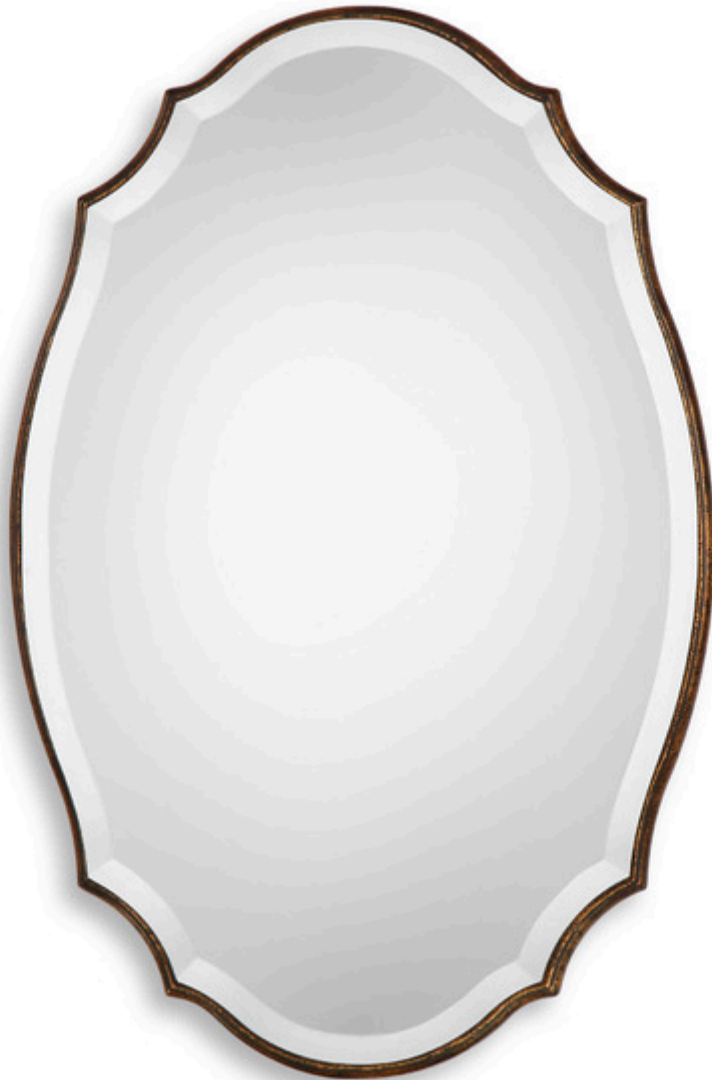

SALT & LIGHT

MIRROR

W00406

A shaped beveled mirror sits atop a rounded edged frame, finished in an antique bronze and gold finish. The bevel is 1". May be hung either vertically or horizontally. Also available in gold leaf, W00531, and in a 28" x 42", W00565.

Dimensions:	20 W X 30 H X 1 D (in)
Weight:	16
Ship Via:	Small Parcel

Complementary Items

MIRROR W00531

A shaped beveled mirror sits atop a rounded edged frame, finished in an antique bronze and gold finish. The bevel is 1". May be hung either vertically or horizontally. Also available in gold leaf, W00531, and in a 28" x 42", W00565.

- Dimensions: 20 W X 30 H X 1 D (in)
 - Weight: 16
 - Ship Via: Small Parcel
-

MIRROR W00565

A shaped beveled mirror sits atop a rounded edged frame, finished in an antique bronze and gold finish. The bevel is 1". May be hung either vertically or horizontally. Also available in gold leaf, W00531, and in a 28" x 42", W00565.

- Dimensions: 20 W X 30 H X 1 D (in)
 - Weight: 16
 - Ship Via: Small Parcel
-