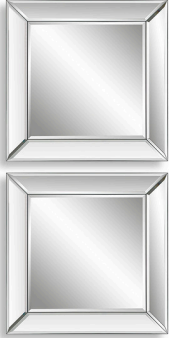

SALT & LIGHT

MIRROR

W00402

This elegant, frameless mirror features beveled mirror panels, which are slightly sloped away from the beveled center mirror. May be hung either vertically or horizontally.

Dimensions:	22 W X 34 H X 1 D (in)
Weight:	18
Ship Via:	Small Parcel

Complementary Items

MIRROR W00543

This elegant, frameless mirror features beveled mirror panels, which are slightly sloped away from the beveled center mirror. May be hung either vertically or horizontally.

- Dimensions: 22 W X 34 H X 1 D (in)
 - Weight: 18
 - Ship Via: Small Parcel
-

MIRROR - SET OF 2 W00566

This elegant, frameless mirror features beveled mirror panels, which are slightly sloped away from the beveled center mirror. May be hung either vertically or horizontally.

- Dimensions: 22 W X 34 H X 1 D (in)
 - Weight: 18
 - Ship Via: Small Parcel
-