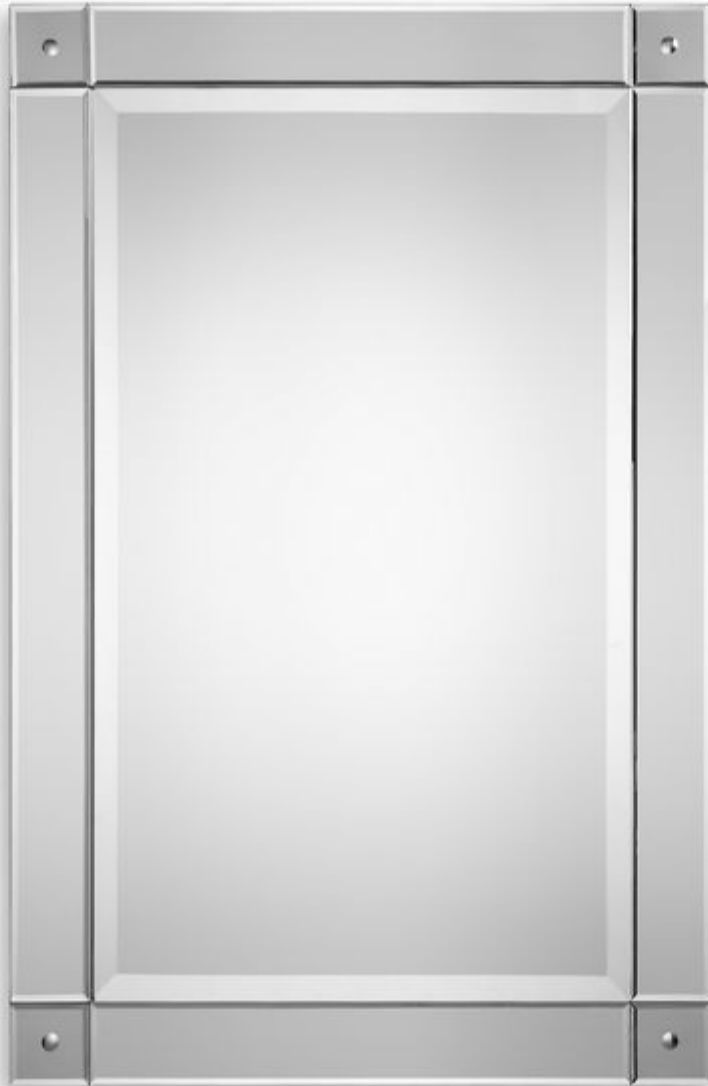

SALT & LIGHT

MIRROR

W00401

The simplicity of this frameless, beveled mirror is enhanced with decorative details in each corner. The center mirror has a 1" bevel and may be hung either vertically or horizontally.

Dimensions:	24 W X 36 H X 1 D (in)
Weight:	29
Ship Via:	Small Parcel